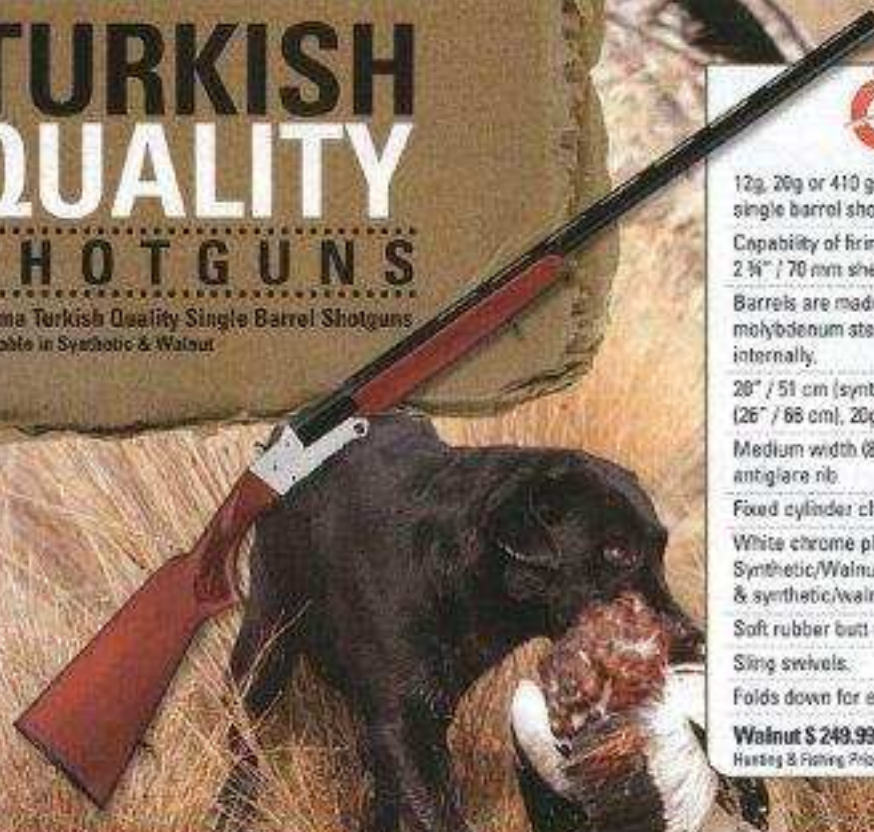

**TACTICAL**

**\$499.<sup>99</sup>**

**A-TAC FORCE**

**NEW**

- 12G Synthetic pistol grip stock
- Return spring for quick cycling
- Comes with muzzle break
- Adjustable rear sights
- 20" barrel
- Multi choke
- 3" Chamber
- Picatinny top rail
- 7+1 Pump

**TURKISH  
QUALITY  
SHOTGUNS**

Optima Turkish Quality Single Barrel Shotguns  
Available in Synthetic & Walnut

12g, 20g or 410 gauge, 3" / 76 mm chamber  
single barrel shotgun with hammer.

Capability of firing both 3" / 76 mm and  
2 3/4" / 70 mm shells.